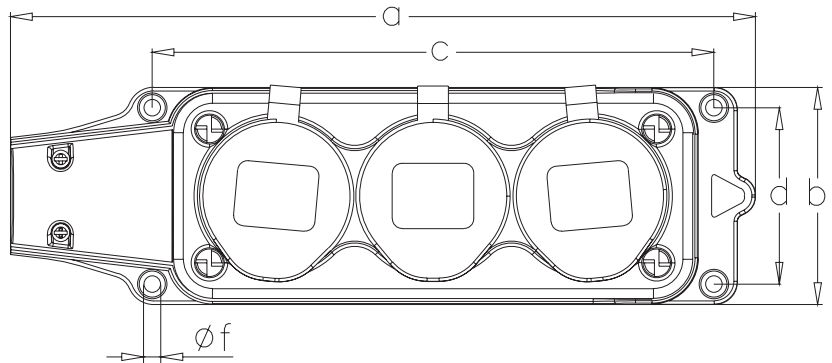

Dimensions

a	228
b	67
c	172
d	54
e	44
Øf	5

Tel: +90 232 880 90 01
Fax: +90 232 880 90 02

info@tpelectric.com.tr

Kemalpaşa O.S.B. 600 Sk. No:364
35730 Kemalpaşa - İZMİR / TÜRKİYE