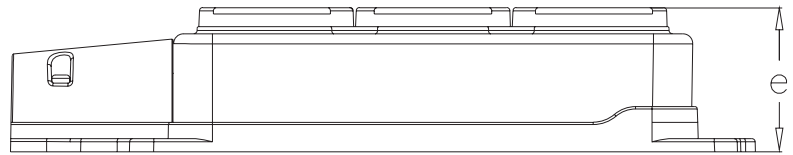

Dimensions

a	228
b	67
c	172
d	54
e	44
Øf	5

Tel: +90 232 880 90 01
Fax: +90 232 880 90 02

info@tpelectric.com.tr

Kemalpaşa O.S.B. 600 Sk. No:364
35730 Kemalpaşa - İZMİR / TÜRKİYE