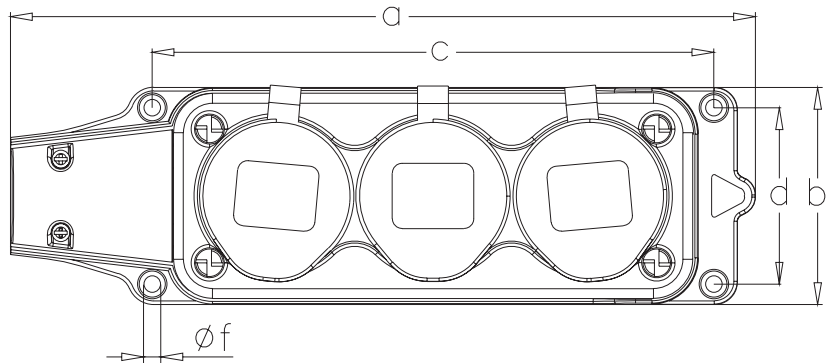

Technical Data Sheet

Date: 06/09/2022

Three Way Socket Outlet

Ref. No: 3101-308-0900

Pack Unit

10

Weight

213 gr.

Technical Informations

Version	German (DIN)
Ampere	16A
Voltage	250 V. AC
Protection Class	IP 54
Number Of Poles	3 (2P + E)
Contact Material	MS 58
Contact Carrier	Polycarbonate
Plastic Material	Thermoplastic Elastomer
Connection Type	Screw
Operation Temperature	-15 / +70 (±2)

Compliance with European Union 2011/65 /EU RoSH Directives

TS IEC 60884-1 / TS 40 NATIONAL

Dimensions

a	228
b	67
c	172
d	54
e	44
Øf	5

Tel: +90 232 880 90 01
Fax: +90 232 880 90 02

info@tpelectric.com.tr

Kemalpaşa O.S.B. 600 Sk. No:364
35730 Kemalpaşa - İZMİR / TÜRKİYE