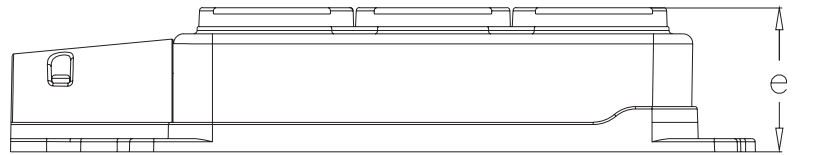

Dimensions

a	228
b	67
c	172
d	54
e	44
Øf	5

Tel: +90 232 880 90 01
Fax: +90 232 880 90 02

info@tpelectric.com.tr

Kemalpaşa O.S.B. 600 Sk. No:364
35730 Kemalpaşa - İZMİR / TÜRKİYE