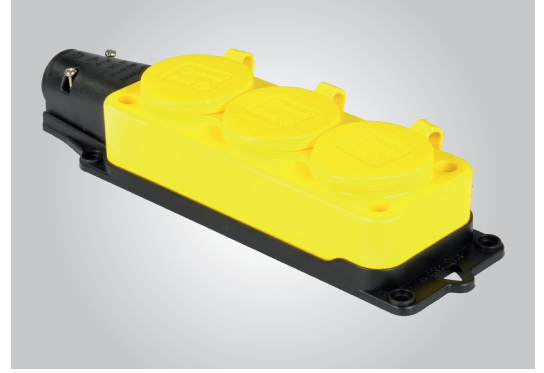

Technical Data Sheet

Date: 06/09/2022

Three Way Socket Outlet

Ref. No: 3101-308-0700

Pack Unit

10

Weight

213 gr.

Technical Informations

Version	German (DIN)
Ampere	16A
Voltage	250 V. AC
Protection Class	IP 54
Number Of Poles	3 (2P + E)
Contact Material	MS 58
Contact Carrier	Polycarbonate
Plastic Material	Thermoplastic Elastomer
Connection Type	Screw
Operation Temperature	-15 / +70 (±2)