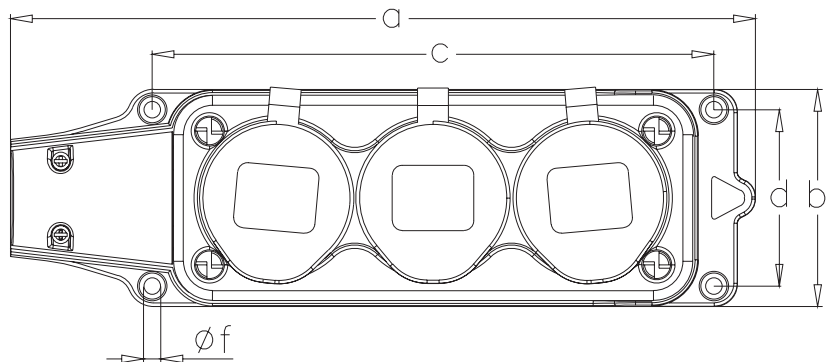

Technical Data Sheet

Date: 06/09/2022

Three Way Socket Outlet

Ref. No: 3101-308-0700

Pack Unit

10

Weight

213 gr.

Technical Informations

Version	German (DIN)
Ampere	16A
Voltage	250 V. AC
Protection Class	IP 54
Number Of Poles	3 (2P + E)
Contact Material	MS 58
Contact Carrier	Polycarbonate
Plastic Material	Thermoplastic Elastomer
Connection Type	Screw
Operation Temperature	-15 / +70 (±2)

Compliance with European Union 2011/65 /EU RoSH Directives

TS IEC 60884-1 / TS 40 NATIONAL

Dimensions

a	228
b	67
c	172
d	54
e	44
Øf	5

Tel: +90 232 880 90 01
Fax: +90 232 880 90 02

info@tpelectric.com.tr

Kemalpaşa O.S.B. 600 Sk. No:364
35730 Kemalpaşa - İZMİR / TÜRKİYE