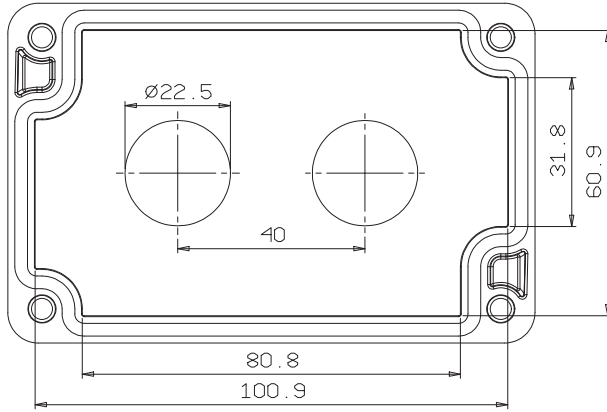

Dimensions

Kapak / Cover

Gövde / Housing