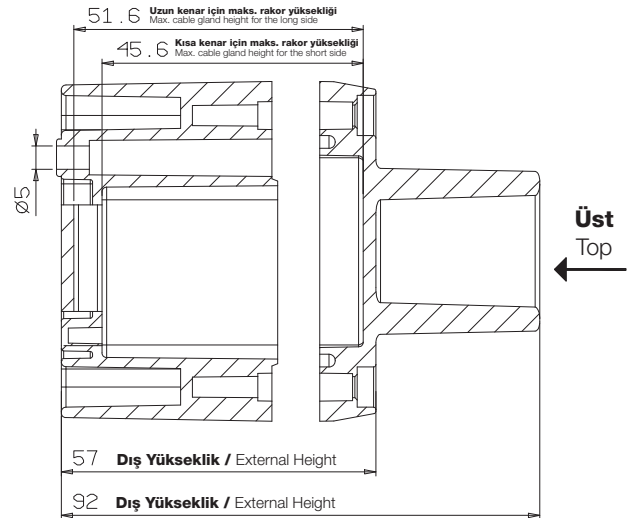

Tel: +90 232 880 90 01
Fax: +90 232 880 90 02

info@tpelectric.com.tr

Kemalpaşa O.S.B. 600 Sk. No:364
35730 Kemalpaşa - İZMİR / TÜRKİYE