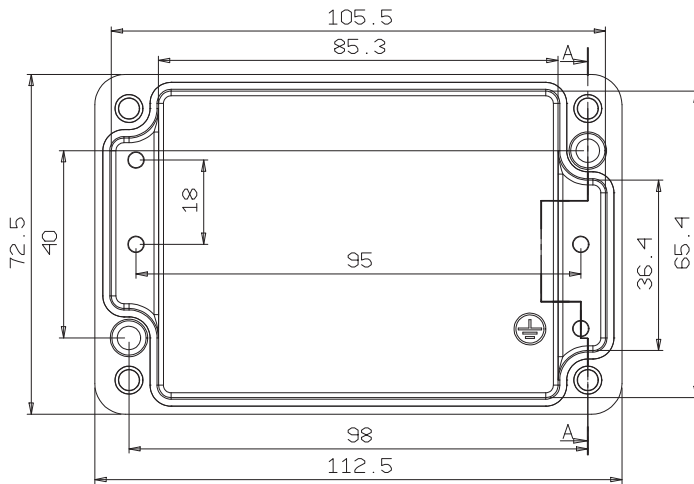

Dimensions

Kapak / Cover

Gövde / Housing